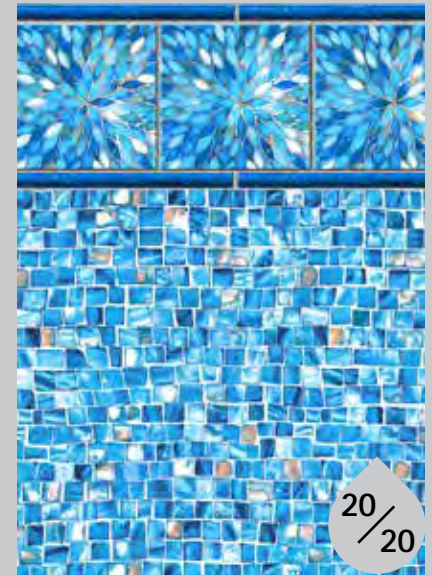

27*/27*

*Upcharge Applies.

REFLECTIVE

AZURE DIAMOND TILE
OYSTER BAY BOTTOM

AZURE SUNBURST TILE
OYSTER BAY BOTTOM

PEBBLE ROCK TILE
RIVER BOTTOM

RIVER STAR TILE
BLUE DEL CARIBE BOTTOM

SUNSET WEST TILE
BAHAMA BOTTOM