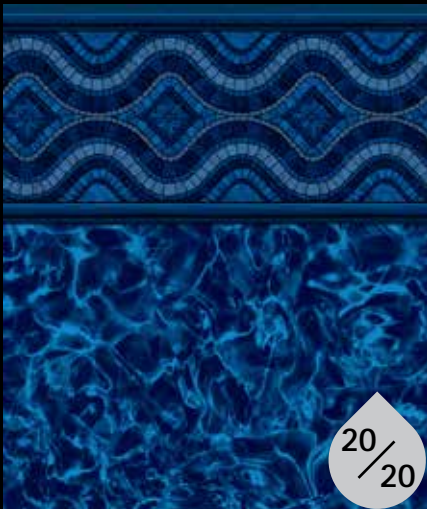

20/20 **27*/27***

DOLPHIN SIGHTING TILE

INDIGO WAVE BOTTOM

While
Supplies
Last **20/20**

INDIGO RENEGADE TILE

INDIGO ARCTIC BOTTOM

20/20

MOSAIC WAVE TILE

*Upcharge Applies.

ADDITIONAL PATTERNS

SOLIDS AND MARBLES

Plain White - 20 & 27* Plain Blue - 20 & 27* Gray - 27* Royal Blue - 27*

Tye Dye - 27* Black - 27* Gray Marble - 27* Black Marble - 27*

*Upcharge Applies.