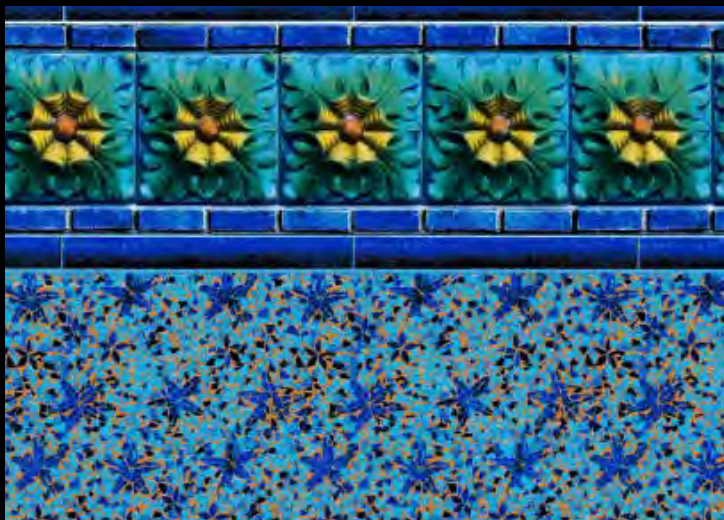

LANCASHIRE INFINITY TILE*
BLUE INFINITY BOTTOM*

SIERRA INFINITY TILE*
COBBLESTONE INFINITY BOTTOM*

**Upcharge Applies.*

THE FUTURE OF VINYL POOL LINERS!

Our COOL! holographic liners use innovative technology to create an immersive and holographic experience! Using the included goggles & glasses, anyone can witness how COOL! these liners are!