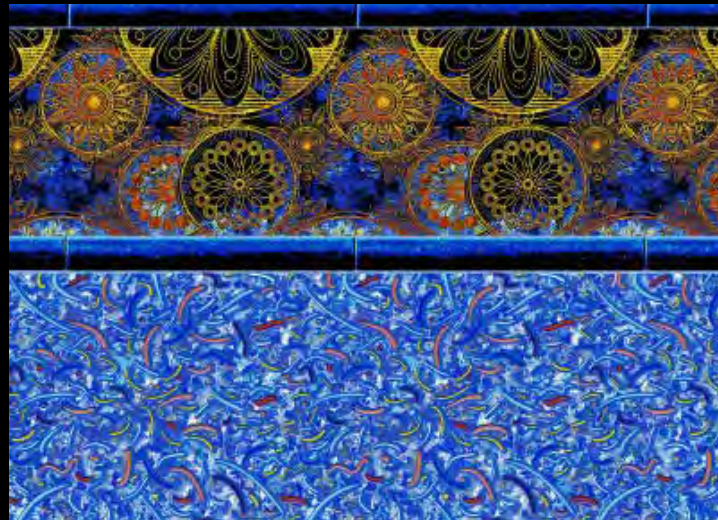

LIBERTY TILE - STARFISH FLOOR - 20MIL*

MOSAIC TILE - STARFISH FLOOR - 20MIL*

ALSO AVAILABLE IN ABOVE GROUND LINERS!

SUNFISH TILE - SEAFLOOR FLOOR - 20MIL*

UNIVERSE TILE - CONFETTI FLOOR - 20MIL*

**INGROUND LINERS
COME WITH
2 GOGGLES AND
2 PAIRS OF GLASSES.**