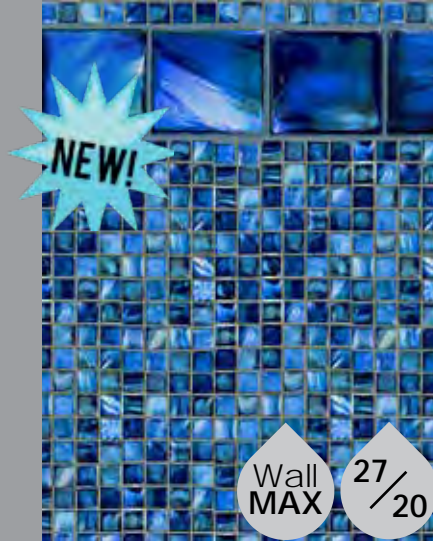

WIP

AMAZON WALL TILE

AMAZON FLOOR BOTTOM