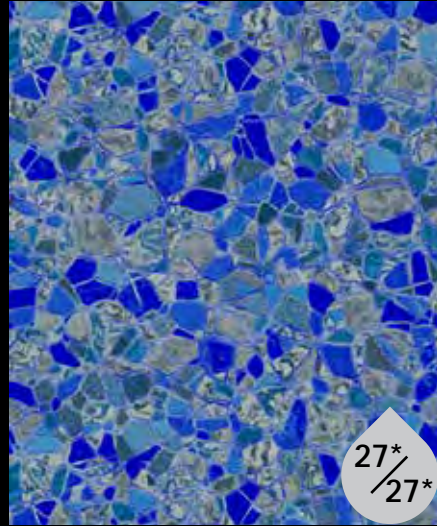

COBALT SILVER STONE*
ALL OVER PATTERN W/SHIMMER

27*/27*