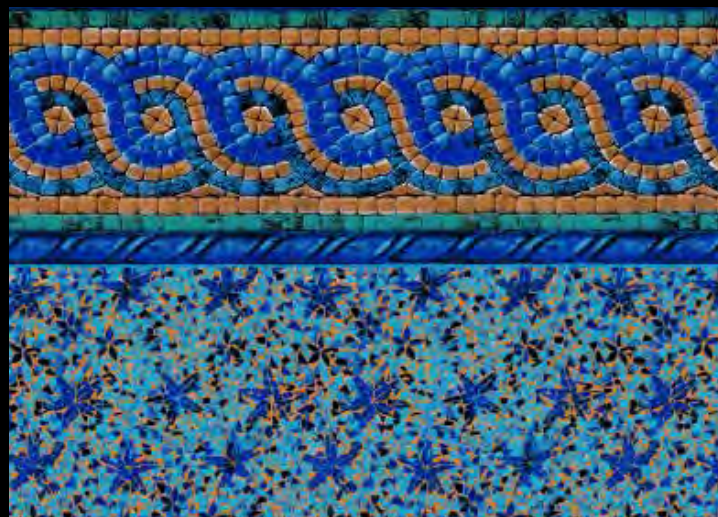

THE FUTURE OF VINYL POOL LINERS!

Our COOL! holographic liners use innovative technology to create an immersive and holographic experience! Using the included goggles & glasses, anyone can witness how COOL! these liners are!

ALSO AVAILABLE IN ABOVE GROUND LINERS!

**INGROUND LINERS
COME WITH
2 GOGGLES AND
2 PAIRS OF GLASSES.**

**ABOVE GROUND LINERS
COME WITH
2 GOGGLES AND
1 PAIR OF GLASSES.**

*Upcharge Applies.