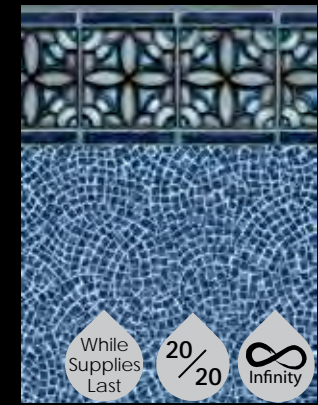

SIERRA INFINITY TILE*
COBBLESTONE INFINITY BOTTOM*

*Upcharge Applies.