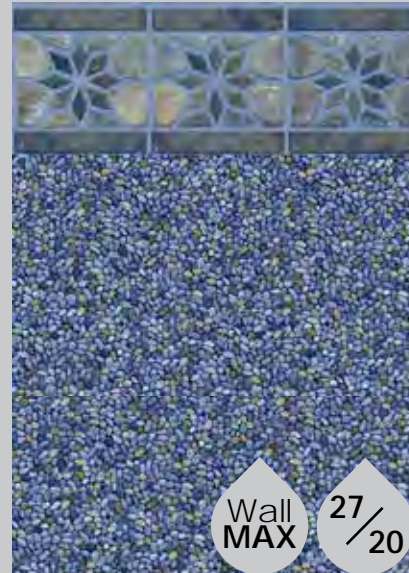

27*/27*

*Upcharge Applies.

REFLECTIVE

AZURE DIAMOND TILE
OYSTER BAY BOTTOM

AZURE SUNBURST TILE
OYSTER BAY BOTTOM

PEBBLE ROCK TILE
RIVER BOTTOM

RIVER STAR TILE
BLUE DEL CARIBE BOTTOM

SUNSET WEST TILE
BAHAMA BOTTOM