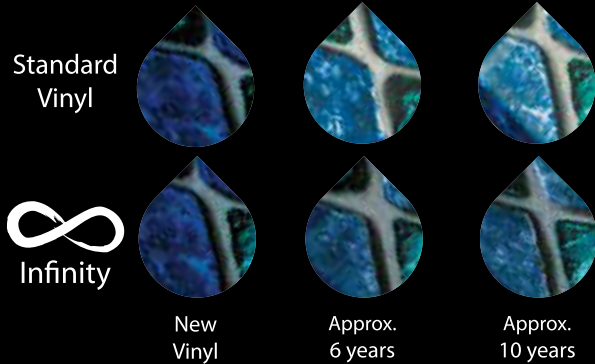

Posi-Step vinyl is available in over 20 of our Craftworks vinyl liner patterns.

Please contact your Craftworks Sales Representative to check which patterns are available.

**Upcharge Applies.*

INFINITY

THE ULTIMATE LINER MATERIAL

Chemical and Bleach Resistance Test
(Exposure to 5000 ppm Tri-Chlor Solution for 24 Hours)

UV and Weathering Resistance Test
(Exposure to Xenon Arc Lamp)

Protective Top Coat

High Molecular Weight Polymer

This vinyl, made with a high-molecular weight polymer, holds its pigment better than standard vinyls and provides better damage resistance from heat, UV, and chemical abuse.

20% MORE UV resistance than a standard liner for longer-lasting color.