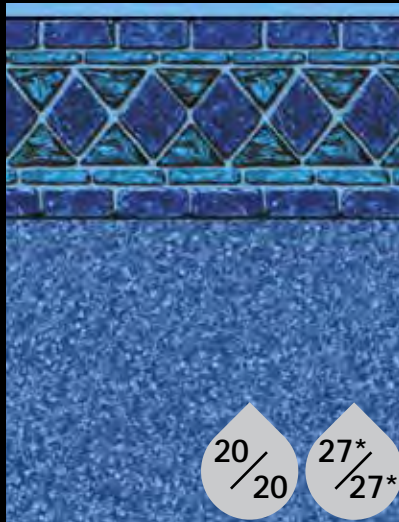

AGRA TILE

BRILLIANT BAHAMA BOTTOM

20/20

BLUE LANCASHIRE TILE

PEBBLE ON BLUE BOTTOM

20/20 27*/27*

BLUE MOUNTAIN TOP TILE

BLUE MOSAIC BOTTOM

Wall MAX 27/20

BLUE RALEIGH TILE

PEBBLE ON BLUE BOTTOM

20/20 27*/27*

GRANADA TILE

BARBADOS BOTTOM

While Supplies Last All MAX 27/27

GRAND TILE