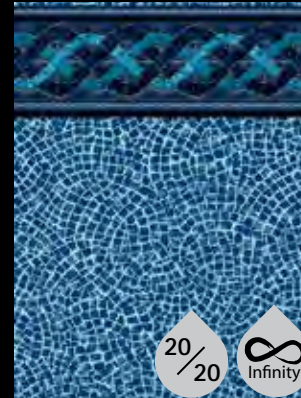

UV & Bleach Resistant Inks

BREAKING SEAWALL INFINITY TILE*
ELECTRIC INFINITY BOTTOM*

CAMBRIDGE BLUE INFINITY TILE*
COBBLESTONE INFINITY BOTTOM*

HAMLIN INFINITY TILE*
BLUE INFINITY BOTTOM*

PRODUCT DETAILS

Infinity Vinyl from CRAFTWORKS is revolutionary.