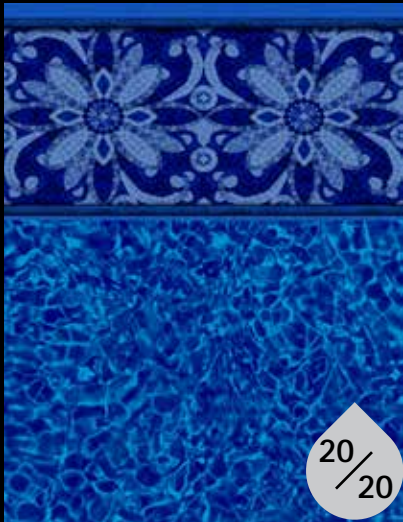

AGRA TILE

BRILLIANT BAHAMA BOTTOM

20/20

BLUE LANCASHIRE TILE

PEBBLE ON BLUE BOTTOM

20/20 27*/27*

BLUE MOUNTAIN TOP TILE

BLUE MOSAIC BOTTOM