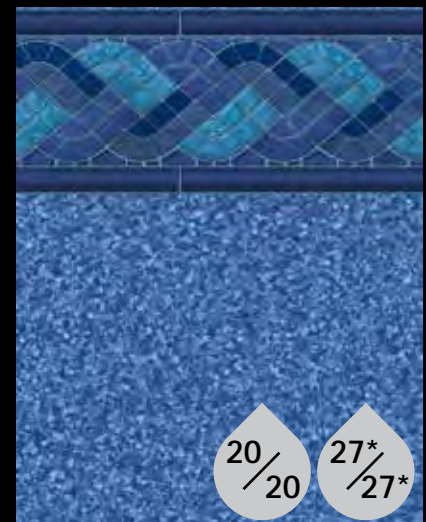

AGRA TILE

BRILLIANT BAHAMA BOTTOM

20/20

BLUE LANCASHIRE TILE

PEBBLE ON BLUE BOTTOM

20/20 27*/27*

BLUE MOUNTAIN TOP TILE

BLUE MOSAIC BOTTOM

Wall MAX 27/20

BLUE RALEIGH TILE

PEBBLE ON BLUE BOTTOM

20/20 27*/27*

GRANADA TILE

BARBADOS BOTTOM

While Supplies Last All MAX 27/27

GRAND TILE