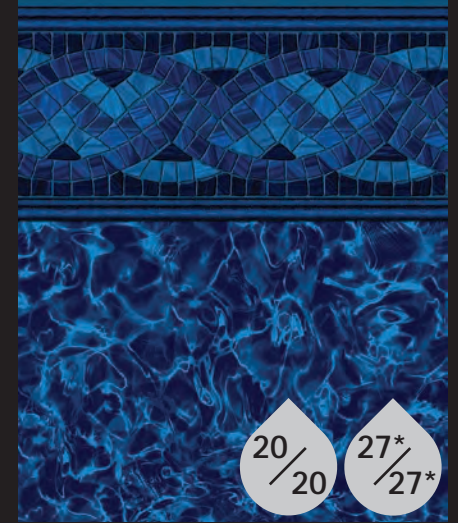

*Upcharge Applies.

ALLURING

AGRA TILE
BRILLIANT BAHAMA BOTTOM

BLUE LANCASHIRE TILE
PEBBLE ON BLUE BOTTOM

GRAND TILE
REFLECTIONS BOTTOM

HAMPTON LANCASHIRE TILE
REFLECTIONS BOTTOM

BLUE MOUNTAIN TOP TILE
BLUE MOSAIC BOTTOM

BLUE RALEIGH TILE
PEBBLE ON BLUE BOTTOM

CAMBRIDGE TILE
REFLECTIONS BOTTOM

CARNEGIE TILE
INDIGO ARCTIC BOTTOM

INDIGO RENEGADE TILE
INDIGO ARCTIC BOTTOM

MOSAIC WAVE TILE
BRILLIANT BAHAMA BOTTOM

OXFORD ELECTRIC TILE
ELECTRIC AQUARIUS BOTTOM

SUNBURST COBALT TILE
OYSTER BAY COBALT BOTTOM

**Upcharge Applies.*

ADDITIONAL PATTERNS

SOLIDS AND MARBLES

Plain White - 20 & 27* Plain Blue - 20 & 27* Gray - 27* Royal Blue - 27*

Tye Dye - 27* Black - 27* Gray Marble - 27* Black Marble - 27*