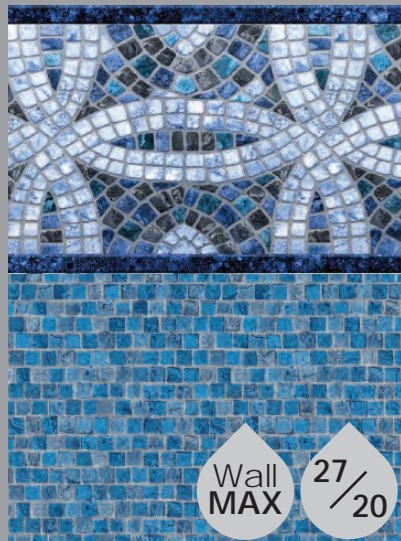

Wall
MAX

27
/20

MAJESTIC CORAL

ALL OVER PATTERN

27*
/27*

MOUNTAIN TOP TILE

MOSAIC BOTTOM

20
/20