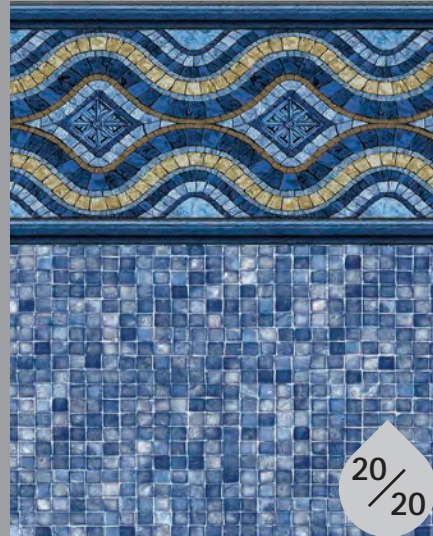

RENEGADE TILE

MOSAIC BOTTOM

20/20