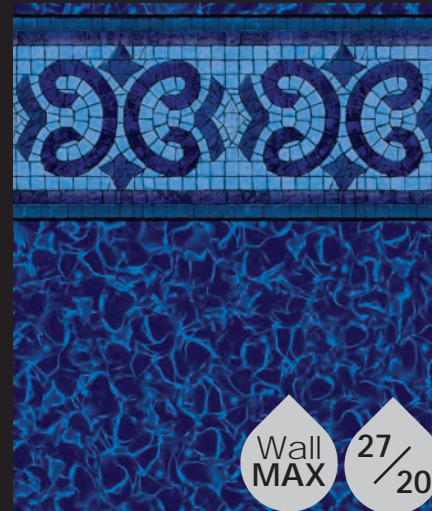

BLUE RALEIGH TILE
PEBBLE ON BLUE BOTTOM

CAMBRIDGE TILE
REFLECTIONS BOTTOM

CARNEGIE TILE
INDIGO ARCTIC BOTTOM

INDIGO RENEGADE TILE
INDIGO ARCTIC BOTTOM

MOSAIC WAVE TILE
BRILLIANT BAHAMA BOTTOM

OXFORD ELECTRIC TILE
ELECTRIC AQUARIUS BOTTOM

SUNBURST COBALT TILE
OYSTER BAY COBALT BOTTOM

**Upcharge Applies.*

ADDITIONAL PATTERNS

SOLIDS AND MARBLES

Plain White - 20 & 27* Plain Blue - 20 & 27* Gray - 27* Royal Blue - 27*

Tye Dye - 27* Black - 27* Gray Marble - 27* Black Marble - 27*