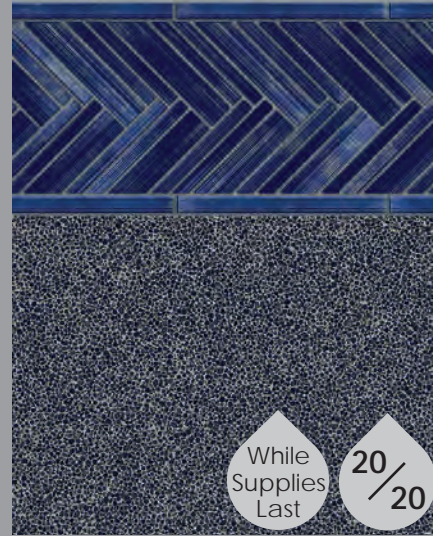

ARGOS TAN TILE

TAN DEL CARIBE BOTTOM

20/20

BEACHHOUSE TILE

MICRO PEBBLE BOTTOM

While Supplies Last 20/20

BURNISHED STONE TILE

CLAY CONCRETE BOTTOM