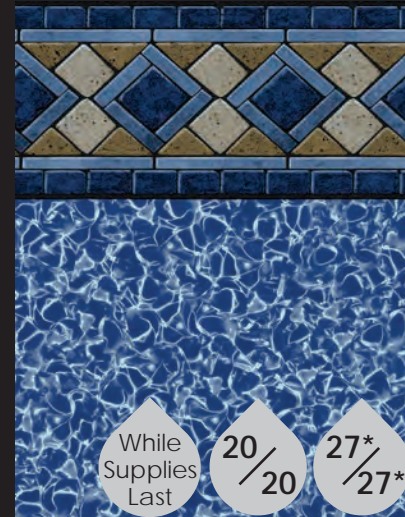

*Upcharge Applies.

ALLURING

AGRA TILE
BRILLIANT BAHAMA BOTTOM

BLUE LANCASHIRE TILE
PEBBLE ON BLUE BOTTOM

GRAND TILE
REFLECTIONS BOTTOM

HAMPTON LANCASHIRE TILE
REFLECTIONS BOTTOM

BLUE MOUNTAIN TOP TILE
BLUE MOSAIC BOTTOM

BLUE RALEIGH TILE
PEBBLE ON BLUE BOTTOM

CAMBRIDGE TILE
REFLECTIONS BOTTOM

CARNEGIE TILE
INDIGO ARCTIC BOTTOM

INDIGO RENEGADE TILE
INDIGO ARCTIC BOTTOM

MOSAIC WAVE TILE
BRILLIANT BAHAMA BOTTOM

OXFORD ELECTRIC TILE
ELECTRIC AQUARIUS BOTTOM

SUNBURST COBALT TILE
OYSTER BAY COBALT BOTTOM

**Upcharge Applies.*

ADDITIONAL PATTERNS

SOLIDS AND MARBLES

Plain White - 20 & 27* Plain Blue - 20 & 27* Gray - 27* Royal Blue - 27*

Tye Dye - 27* Black - 27* Gray Marble - 27* Black Marble - 27*