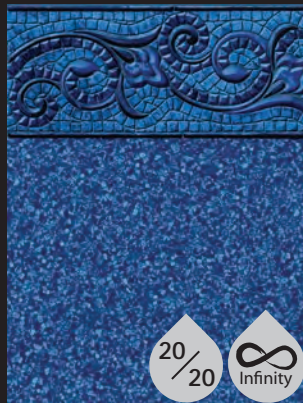

HUDSON INFINITY TILE*
BLUE INFINITY BOTTOM*