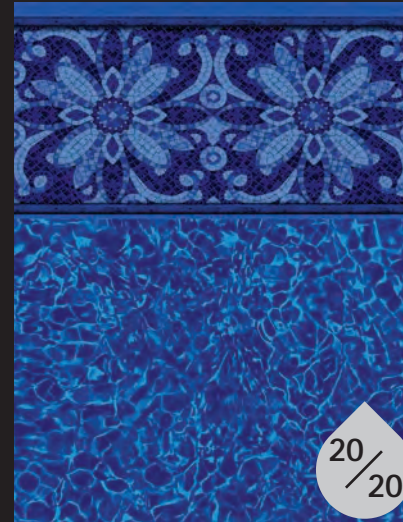

AGRA TILE
BRILLIANT BAHAMA BOTTOM