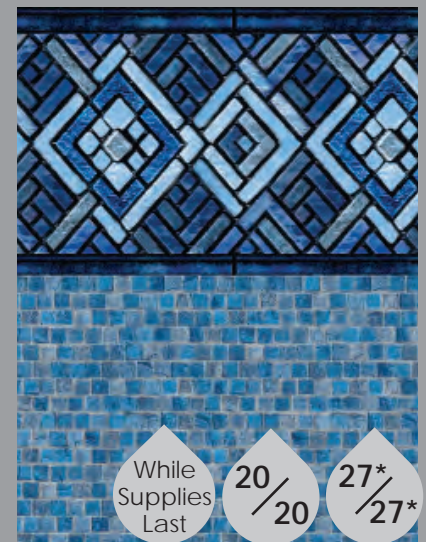

ARGOS GRAY TILE

STONECRAFTED MOSAIC BOTTOM