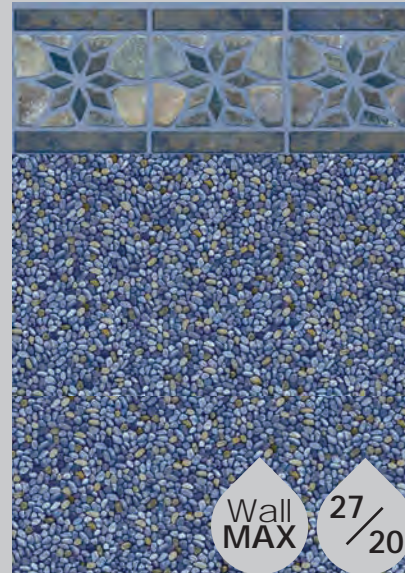

PACIFIC TILE* (TEXTURED)
CRYSTAL QUARTZ BOTTOM* (TEXTURED)

PARK AVENUE TILE* (TEXTURED)
CRYSTAL QUARTZ BOTTOM* (TEXTURED)

*Upcharge Applies.

REFLECTIVE

AZURE DIAMOND TILE
OYSTER BAY BOTTOM

Wall
MAX 27/20

AZURE SUNBURST TILE
OYSTER BAY BOTTOM

20/20

PEBBLE ROCK TILE
RIVER BOTTOM

20/20 27*/27*

RIVER STAR TILE
BLUE DEL CARIBE BOTTOM

Wall
MAX 27/20

SUNSET WEST TILE
BAHAMA BOTTOM

While
Supplies
Last Wall
MAX 27/20

**Upcharge Applies.*