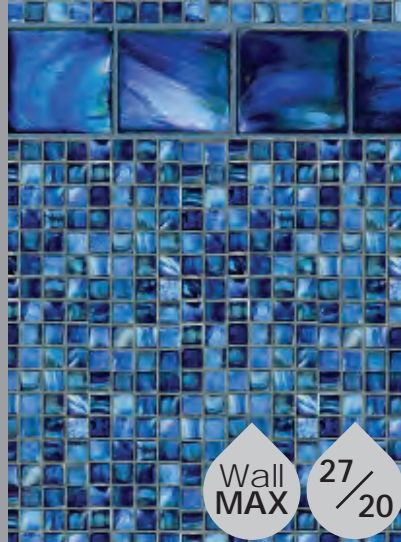

VID

AMAZON WALL TILE

AMAZON FLOOR BOTTOM