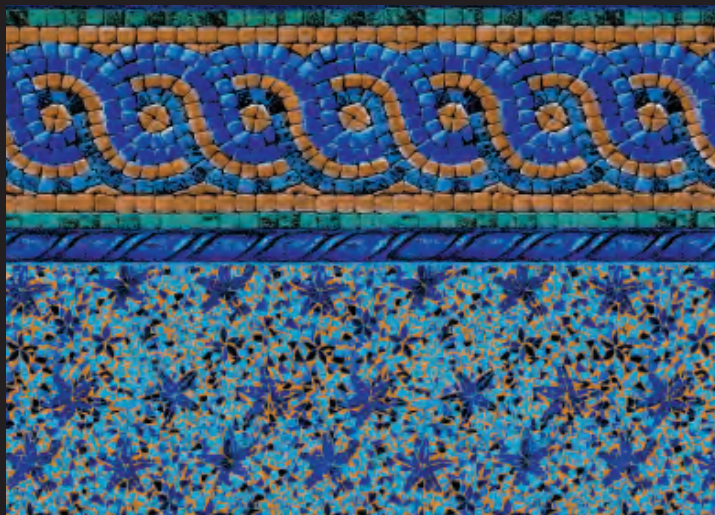

THE FUTURE OF VINYL POOL LINERS!

Our COOL! holographic liners use innovative technology to create an immersive and holographic experience! Using the included goggles & glasses, anyone can witness how COOL! these liners are!

ALSO AVAILABLE IN ABOVE GROUND LINERS!

**INGROUND LINERS
COME WITH
2 GOGGLES AND
2 PAIRS OF GLASSES.**

**ABOVE GROUND LINERS
COME WITH
2 GOGGLES AND
1 PAIR OF GLASSES.**

*Upcharge Applies.