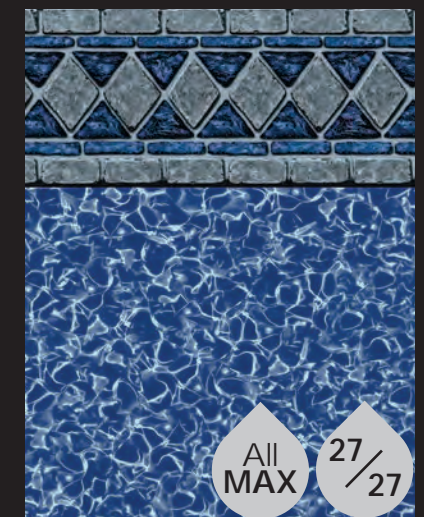

*Upcharge Applies.

ALLURING

AGRA TILE
BRILLIANT BAHAMA BOTTOM

BLUE LANCASHIRE TILE
PEBBLE ON BLUE BOTTOM

GRAND TILE
REFLECTIONS BOTTOM

HAMPTON LANCASHIRE TILE
REFLECTIONS BOTTOM

BLUE MOUNTAIN TOP TILE
BLUE MOSAIC BOTTOM

BLUE RALEIGH TILE
PEBBLE ON BLUE BOTTOM

CAMBRIDGE TILE
REFLECTIONS BOTTOM

CARNEGIE TILE
INDIGO ARCTIC BOTTOM

INDIGO RENEGADE TILE
INDIGO ARCTIC BOTTOM

MOSAIC WAVE TILE
BRILLIANT BAHAMA BOTTOM

OXFORD ELECTRIC TILE
ELECTRIC AQUARIUS BOTTOM

SUNBURST COBALT TILE
OYSTER BAY COBALT BOTTOM

**Upcharge Applies.*

ADDITIONAL PATTERNS

SOLIDS AND MARBLES

Plain White - 20 & 27* Plain Blue - 20 & 27* Gray - 27* Royal Blue - 27*

Tye Dye - 27* Black - 27* Gray Marble - 27* Black Marble - 27*