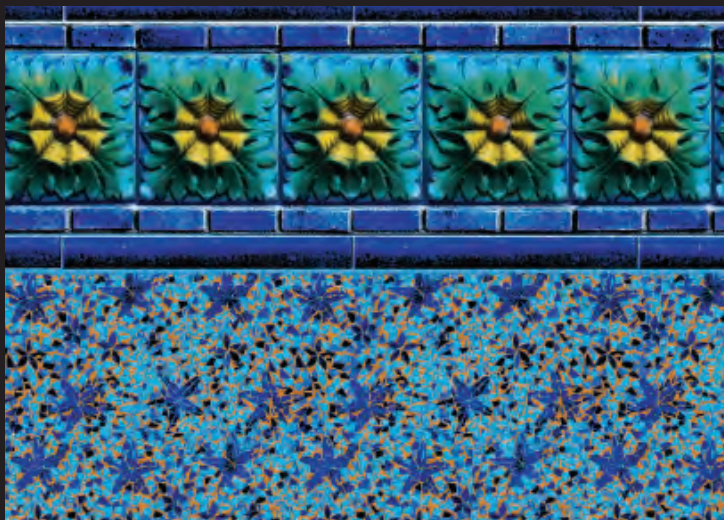

LANCASHIRE INFINITY TILE*
BLUE INFINITY BOTTOM*

SIERRA INFINITY TILE*
COBBLESTONE INFINITY BOTTOM*

**Upcharge Applies.*

THE FUTURE OF VINYL POOL LINERS!

Our COOL! holographic liners use innovative technology to create an immersive and holographic experience! Using the included goggles & glasses, anyone can witness how COOL! these liners are!