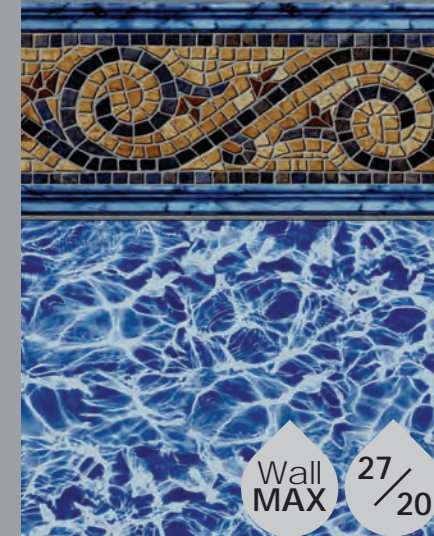

SIESTA WAVE TILE

DIFFUSION BOTTOM

Wall MAX 27/20