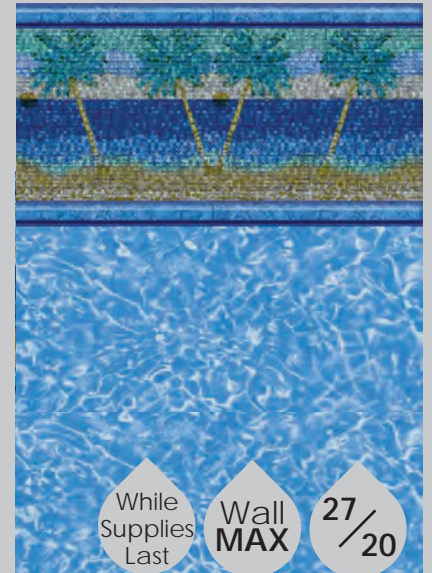

20/20

PEBBLE ROCK TILE
RIVER BOTTOM

20/20 27*/27*

RIVER STAR TILE
BLUE DEL CARIBE BOTTOM

Wall
MAX 27/20

SUNSET WEST TILE
BAHAMA BOTTOM

While
Supplies
Last Wall
MAX 27/20

**Upcharge Applies.*