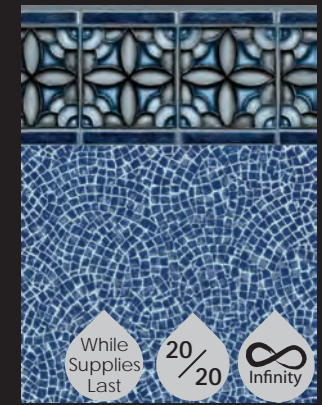

SIERRA INFINITY TILE*
COBBLESTONE INFINITY BOTTOM*

*Upcharge Applies.