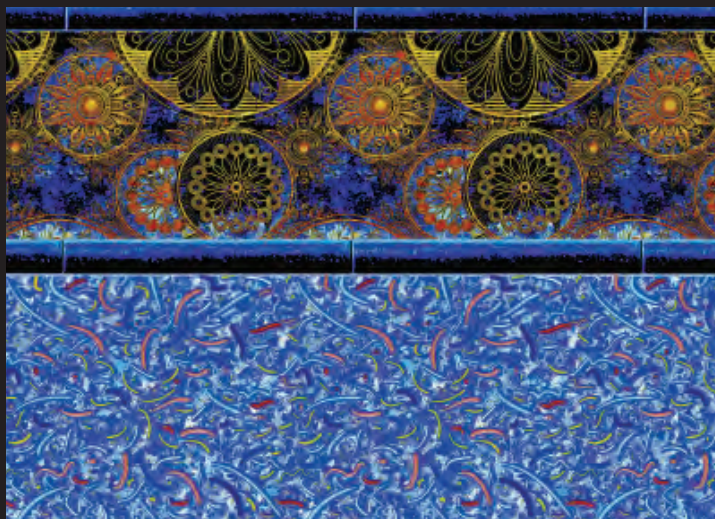

LIBERTY TILE - STARFISH FLOOR - 20MIL*

MOSAIC TILE - STARFISH FLOOR - 20MIL*

ALSO AVAILABLE IN ABOVE GROUND LINERS!

SUNFISH TILE - SEAFLOOR FLOOR - 20MIL*

UNIVERSE TILE - CONFETTI FLOOR - 20MIL*

**INGROUND LINERS
COME WITH
2 GOGGLES AND
2 PAIRS OF GLASSES.**